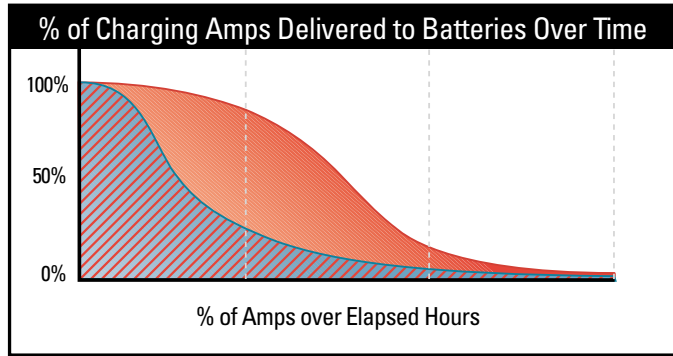

ProTournament Charger vs. Leading Traditional Linear Charger

Faster Charging 100% Charge Guaranteed

- ProMariner's advanced electronic technology will deliver 2 times the amps to your batteries in the same amount of time when compared to leading traditional linear chargers. That means the ProTournament will charge your batteries twice as fast.
- ProTournament's Distributed On-Demand™ Charging will automatically distribute its full rated output of 10, 15, 20 or 30 amps (model specific) to any one bank or combination of all battery banks. ProTournament distributes and uses every charging amp with no waste unlike other 2 and 3 bank chargers with an amp limit per bank.