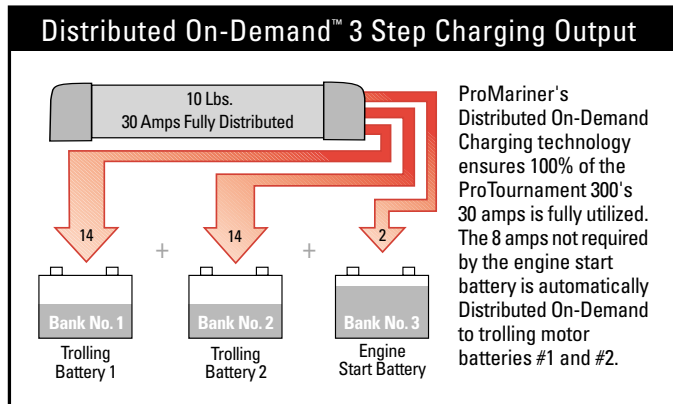

Above illustration reflects typical battery usage after a day of fishing. Trolling motor batteries are 50% discharged and not usable. Engine start battery is 80% charged from the engine charging system.