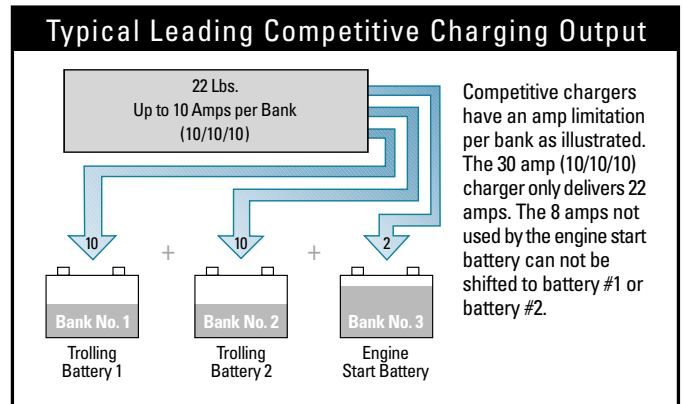

Above illustration reflects typical battery usage after a day of fishing. Trolling motor batteries are 50% discharged and not usable. Engine start battery is 80% charged from the engine charging system.