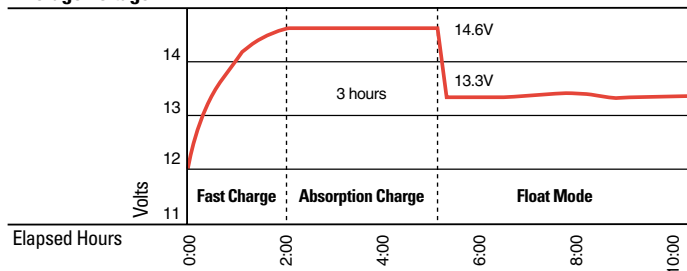

ProTournament 150 & 300 on-board, "Push-to-Test" charge level indicators

Internal battery selection - lead acid, gel or AGM compatible

Average Voltage

Specifications

model	part no.	volts	amps	banks	charge rate	cable size	size H x W x D	weight	AC in
ProTournament 100**	51010	12/24	10	2	100 amps / 10hrs	6'6'	3" x 12" x 6 7/8"	6 lbs	90-270
ProTournament 150	51015	12/24/36	15	3	150 amps / 10hrs	6'6'/6'	3" x 13" x 6 7/8"	8 lbs	90-135*
ProTournament 150L	51016	12/24/36	15	3	150 amps / 10hrs	12'9'/9'	3" x 13" x 6 7/8"	9 lbs	90-135*
ProTournament 200**	51020	12/24	20	2	200 amps / 10hrs	6'6'	3" x 13" x 6 7/8"	9 lbs	90-135*
ProTournament 300	51030	12/24/36	30	3	300 amps / 10hrs	6'6'/6'	3" x 15.5" x 6 7/8"	10 lbs	90-135*
ProTournament 300L	51031	12/24/36	30	3	300 amps / 10hrs	12'9'/9'	3" x 15.5" x 6 7/8"	11 lbs	90-135*
ProTournament 300Quad	51034	12/24/36/48	30	4	300 amps / 10hrs	15'9'/9'/9'	3" x 17" x 6 7/8"	13 lbs	90-135*