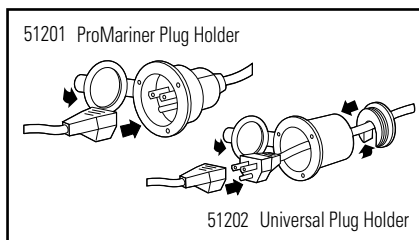

Optional Accessories

model	part no.	cable size	volts	banks
ProTournament Remote Temperature Sensor*	51050	10'	n/a	n/a
ProTournament Remote Battery Bank Status Monitor	51060	10'	12	3
ProMariner AC Plug Holder (white)	51200	n/a	n/a	n/a
ProMariner AC Plug Holder (black)	51201	n/a	n/a	n/a
Universal AC Plug Holder (black)	51202	n/a	n/a	n/a
Universal AC Plug Holder (white)	51203	n/a	n/a	n/a
Battery Bank Cable Extender - 15'	51070	15'	n/a	n/a
Battery Bank Cable Extender - 5'	51071	5'	n/a	n/a

*not available for ProTournament 100 & ProTournament 200